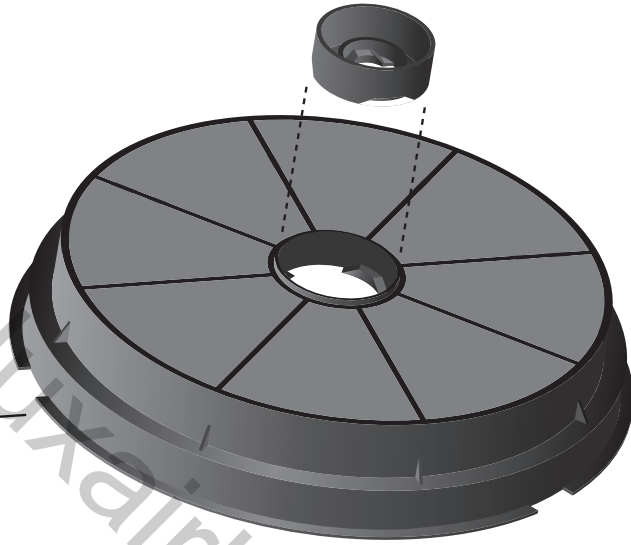

LUXAIR

35 mm

Universal Charcoal filters

This filter will fit most cooker hoods that require a round filter, these filters come with a knock out center hole that converts from a key hole fitting to the clover shape hole, there are basically two types of holes for round filters, this filter covers both options.

Look closely at the center hole of your current filter to see if either shape matches

36 mm