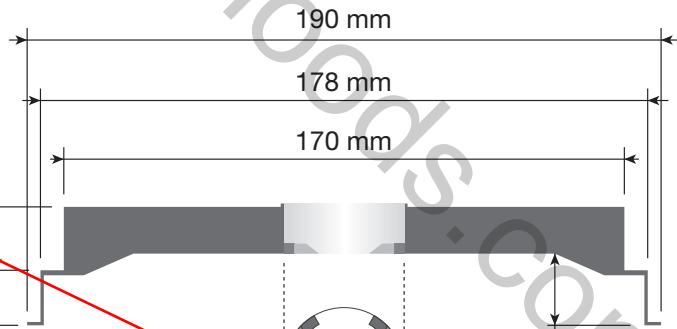

LUXAIR

35 mm

Universal Charcoal filters

This filter will fit most cooker hoods that require a round filter, these filters come with a knock out center hole that converts from a key hole fitting to the clover shape hole, there are basically two types of holes for round filters, this filter covers both options.

Look closely at the center hole of your current filter to see if either shape matches

36 mm